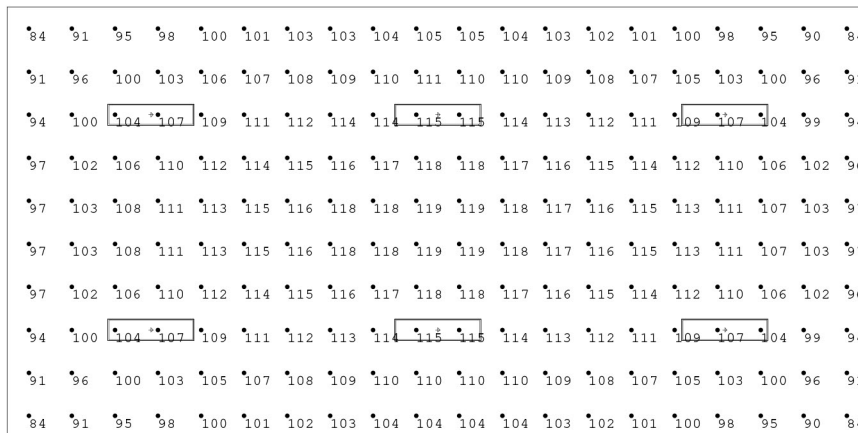

MOUNTING TYPES (FM or FL) DO NOT AFFECT FC READINGS

RSD-RC14-12000 (84w)

RSD-RC14-17000 (118w)

RSD-RC14-19000 (139w)

Calculation Summary						
Label	Units	Avg	Max	Min	Avg/Min	Max/Min
RSD-RC14-12000	Fc	77.83	87	62	1.26	1.40
RSD-RC14-17000	Fc	106.48	119	84	1.27	1.42
RSD-RC14-19000	Fc	116.54	130	92	1.27	1.41