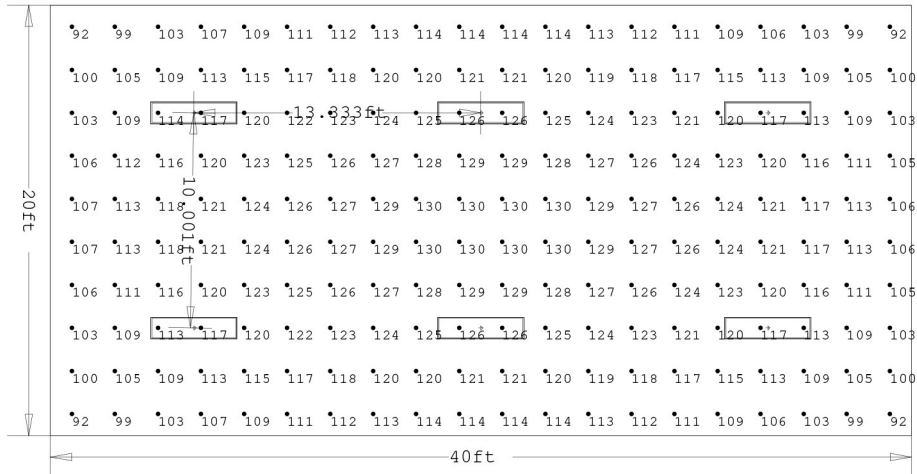

MOUNTING TYPES (FM or FL) DO NOT AFFECT FC READINGS

RSD-RC14-12000 (84w)

RSD-RC14-17000 (118w)

RSD-RC14-19000 (139w)

Calculation Summary						
Label	Units	Avg	Max	Min	Avg/Min	Max/Min
RSD-RC14-12000	Fc	77.83	87	62	1.26	1.40
RSD-RC14-17000	Fc	106.48	119	84	1.27	1.42
RSD-RC14-19000	Fc	116.54	130	92	1.27	1.41