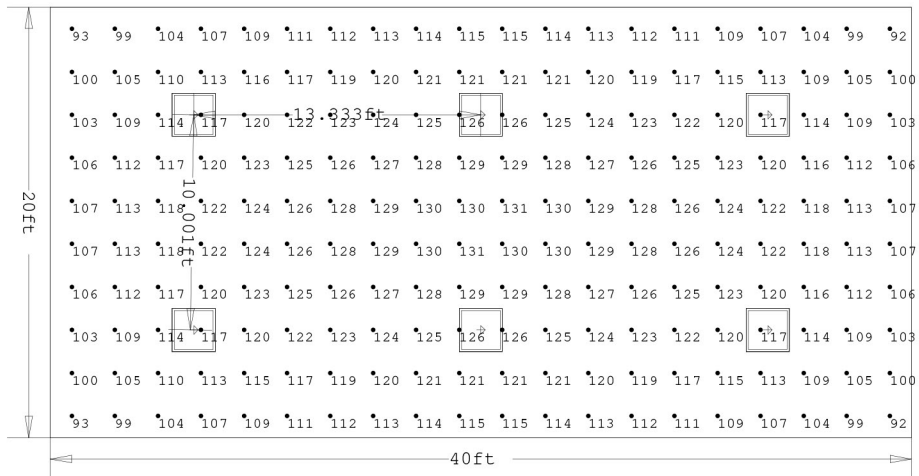

MOUNTING TYPES (FM or FL) DO NOT AFFECT FC READINGS

RSD-RC22-12000 (84w)

RSD-RC22-17000 (118w)

RSD-RC22-19000 (139w)

Calculation Summary						
Label	Units	Avg	Max	Min	Avg/Min	Max/Min
RSD-RC22-12000	Fc	77.99	87	62	1.26	1.40
RSD-RC22-17000	Fc	106.75	119	84	1.27	1.42
RSD-RC22-19000	Fc	116.81	131	92	1.27	1.42