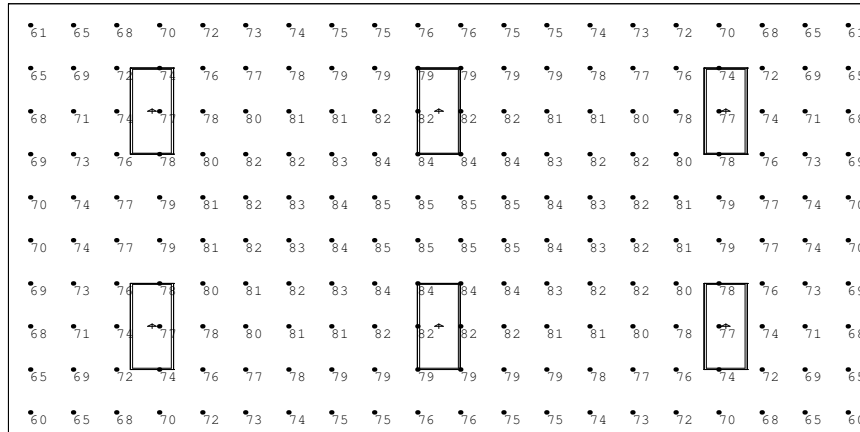

MOUNTING TYPES (FM or FL) DO NOT AFFECT FC READINGS

1730 Industrial Drive
Auburn CA 95677
(530) 887-1110
www.1stsourcelight.com

RSD-RC24-12000

RSD-RC24-17000

RSD-RC24-19000

Luminaire Schedule				
Qty	Label	Lum. Watts	Total Watts	Lum. Lumens
6	RSD-RC24-12000-50K-OTG-U-X	84	504	11254
6	RSD-RC24-17000-50K-OTG-U-X	118	708	15881
6	RSD-RC24-19000-50K-OTG-U-X	139	834	17412

Calculation Summary						
Label	Units	Avg	Max	Min	Avg/Min	Max/Min
RSD-RC24-12000	Fc	76.43	85	60	1.27	1.42
RSD-RC24-17000	Fc	104.73	117	83	1.26	1.41
RSD-RC24-19000	Fc	114.58	128	91	1.26	1.41