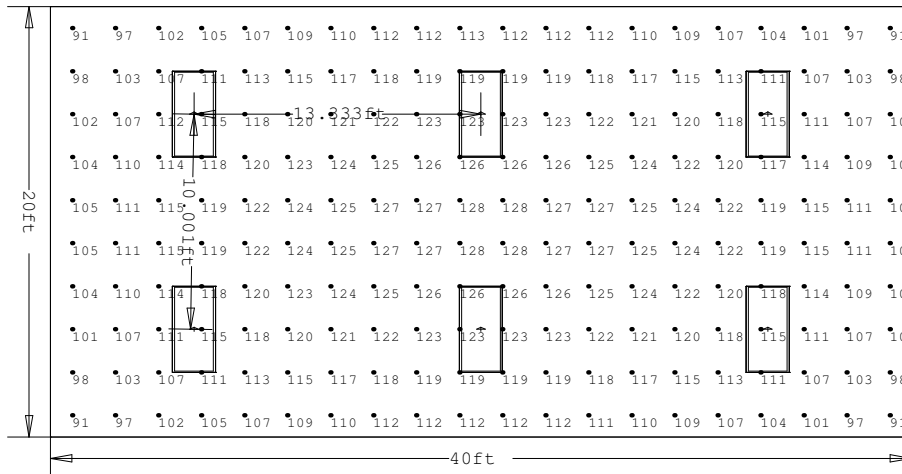

MOUNTING TYPES (FM or FL) DO NOT AFFECT FC READINGS

1730 Industrial Drive
Auburn CA 95677
(530) 887-1110
www.1stsourcelight.com

RSD-RC24-12000

RSD-RC24-17000

RSD-RC24-19000

Luminaire Schedule				
Qty	Label	Lum. Watts	Total Watts	Lum. Lumens
6	RSD-RC24-12000-50K-OTG-U-X	84	504	11254
6	RSD-RC24-17000-50K-OTG-U-X	118	708	15881
6	RSD-RC24-19000-50K-OTG-U-X	139	834	17412

Calculation Summary						
Label	Units	Avg	Max	Min	Avg/Min	Max/Min
RSD-RC24-12000	Fc	76.43	85	60	1.27	1.42
RSD-RC24-17000	Fc	104.73	117	83	1.26	1.41
RSD-RC24-19000	Fc	114.58	128	91	1.26	1.41